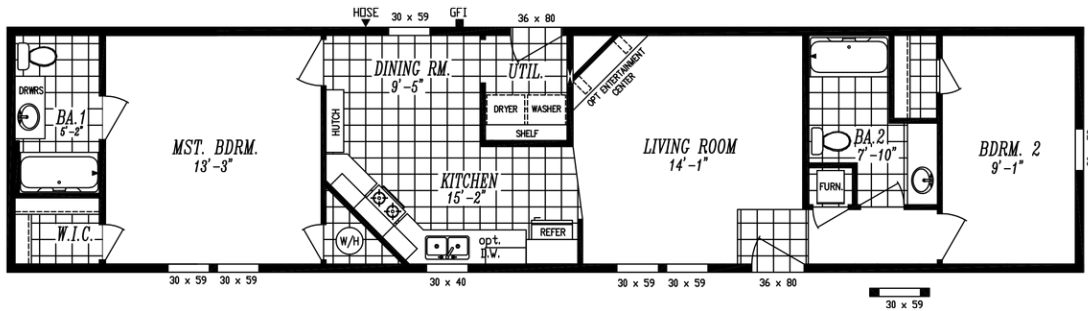

3001 RIVERS EDGE

3001 RIVERS EDGE Model number:

2 beds • 2 baths • 990 sq.ft. • 15' width • 66' depth

Our home building facilities invest in continuous product and process improvements. Plans, dimensions, features, materials, specifications and availability are subject to change without notice or obligation. Renderings and floor plans are representative likenesses of our homes and may differ from the actual homes. We invite you to tour a Home Center near you and inspect the highest value in quality housing available or call (208) 733-7755 to speak with a Home Consultant. Copyright 2017, CMH. All rights reserved.