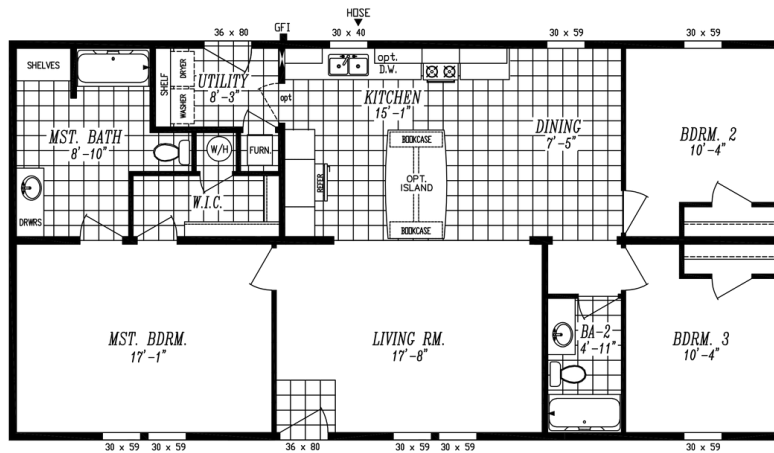

## 3003 RIVERS EDGE

### 3003 RIVERS EDGE Model number:

**3 beds • 2 baths • 1334 sq.ft. • 28' width • 52' depth**

Our home building facilities invest in continuous product and process improvements. Plans, dimensions, features, materials, specifications and availability are subject to change without notice or obligation. Renderings and floor plans are representative likenesses of our homes and may differ from the actual homes. We invite you to tour a Home Center near you and inspect the highest value in quality housing available or call (208) 733-7755 to speak with a Home Consultant. Copyright 2017, CMH. All rights reserved.