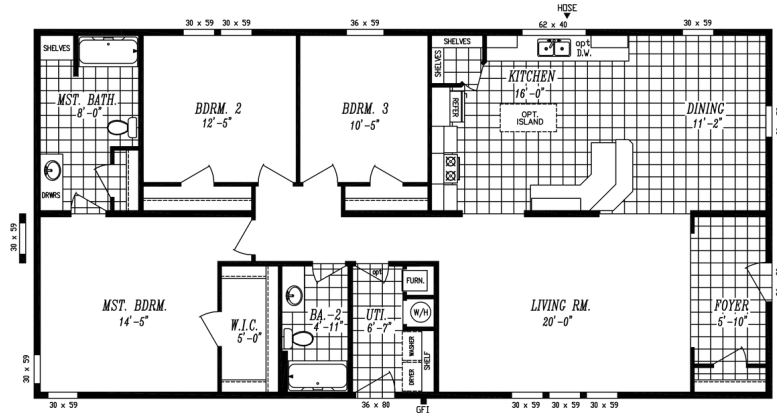

3008 RIVERS EDGE

3008 RIVERS EDGE Model number:

3 beds • 2 baths • 1800 sq.ft. • 30' width • 60' depth

Our home building facilities invest in continuous product and process improvements. Plans, dimensions, features, materials, specifications and availability are subject to change without notice or obligation. Renderings and floor plans are representative likenesses of our homes and may differ from the actual homes. We invite you to tour a Home Center near you and inspect the highest value in quality housing available or call (208) 733-7755 to speak with a Home Consultant. Copyright 2017, CMH. All rights reserved.