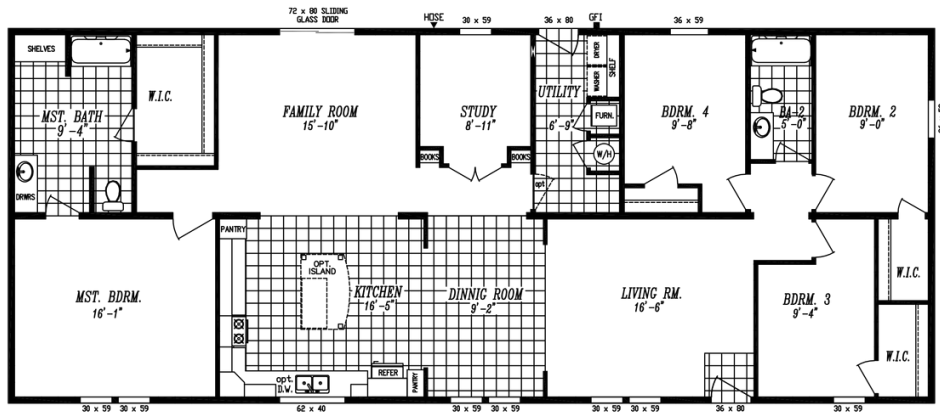

3007 RIVERS EDGE

3007 RIVERS EDGE Model number:

4 beds • 2 baths • 2220 sq.ft. • 30' width • 74' depth

Our home building facilities invest in continuous product and process improvements. Plans, dimensions, features, materials, specifications and availability are subject to change without notice or obligation. Renderings and floor plans are representative likenesses of our homes and may differ from the actual homes. We invite you to tour a Home Center near you and inspect the highest value in quality housing available or call (208) 733-7755 to speak with a Home Consultant. Copyright 2017, CMH. All rights reserved.