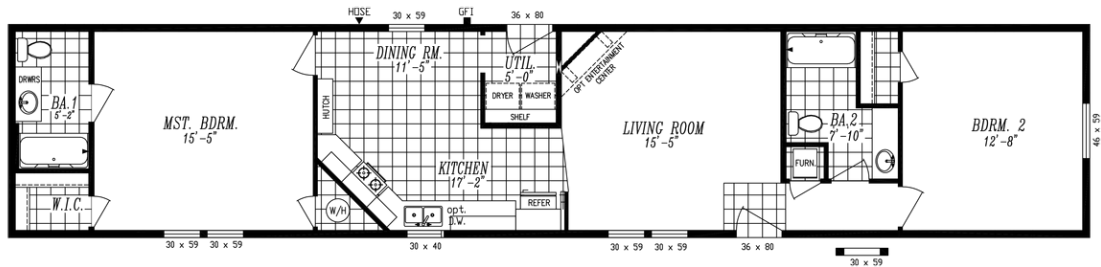

3002 RIVERS EDGE

3002 RIVERS EDGE Model number:

2 beds • 2 baths • 1140 sq.ft. • 15' width • 76' depth

Our home building facilities invest in continuous product and process improvements. Plans, dimensions, features, materials, specifications and availability are subject to change without notice or obligation. Renderings and floor plans are representative likenesses of our homes and may differ from the actual homes. We invite you to tour a Home Center near you and inspect the highest value in quality housing available or call (208) 733-7755 to speak with a Home Consultant. Copyright 2017, CMH. All rights reserved.